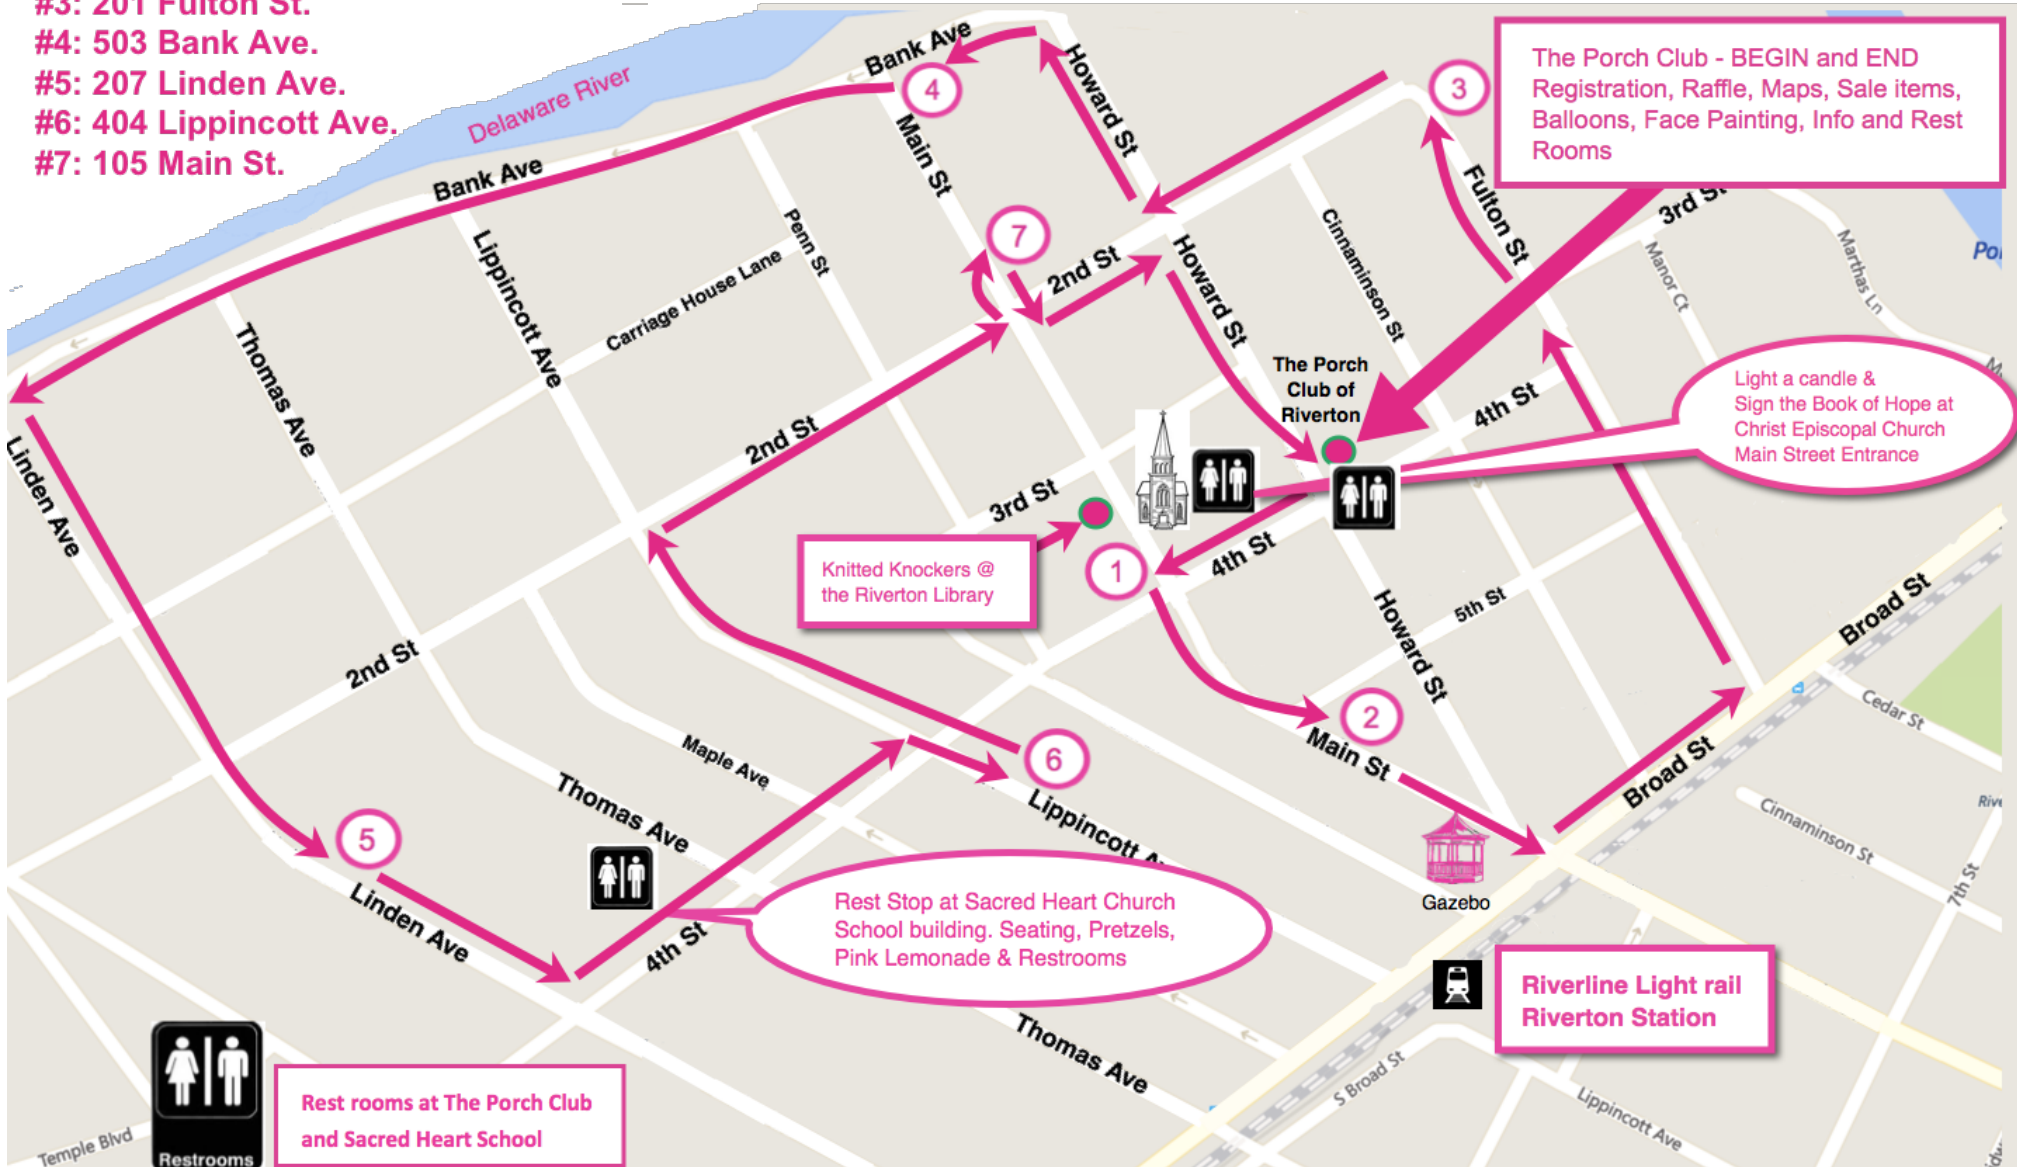

Porches:

Course Details

Follow signs along route

Walk starts at House #1 308 Main St

Corner of 4th & Main

#1: 308 Main St.

#2: 501 Main St.

Gazebo: Broad & Main

#3: 201 Fulton St.

#4: 503 Bank Ave.

#5: 207 Linden Ave.

#6: 404 Lippincott Ave.

#7: 105 Main St.

Paint the Porch Pink Breast Cancer Walk

Porches open to welcome guests after the greetings and official start of the Walk at 2pm.

The Porch Club - BEGIN and END Registration, Raffle, Maps, Sale items, Balloons, Face Painting, Info and Rest Rooms

Light a candle & Sign the Book of Hope at Christ Episcopal Church Main Street Entrance

Knitted Knockers @ the Riverton Library

Rest Stop at Sacred Heart Church School building. Seating, Pretzels, Pink Lemonade & Restrooms

Riverline Light rail Riverton Station

Rest rooms at The Porch Club and Sacred Heart School